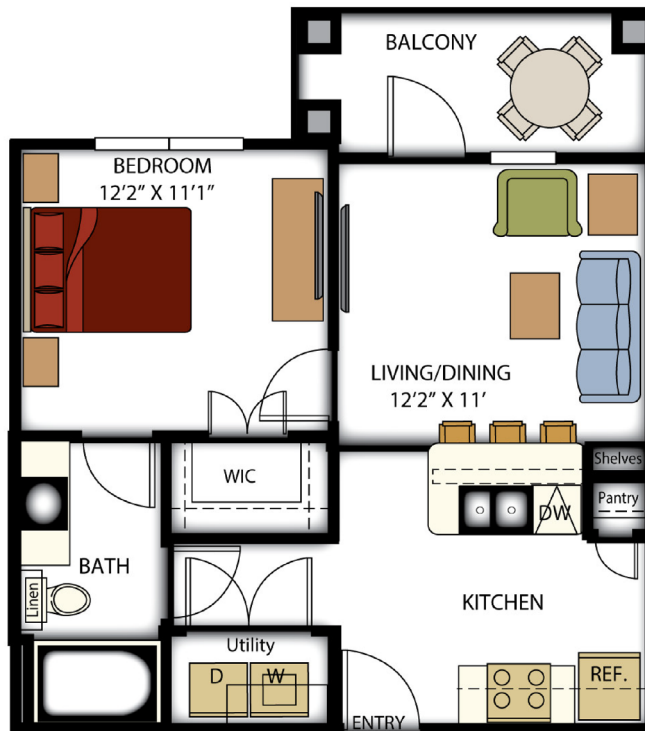

# A1

1 BED / 1 BATH

# 591

SQ. FT.

17715 Overlook Loop | San Antonio, TX 78259

[trunorthatbulverde.com](http://trunorthatbulverde.com)

*Floor plans are artist's rendering. All dimensions are approximate. Actual product and specifications may vary in dimension or detail. Not all features are available in every apartment. Prices and availability are subject to change. Please see a representative for details.*