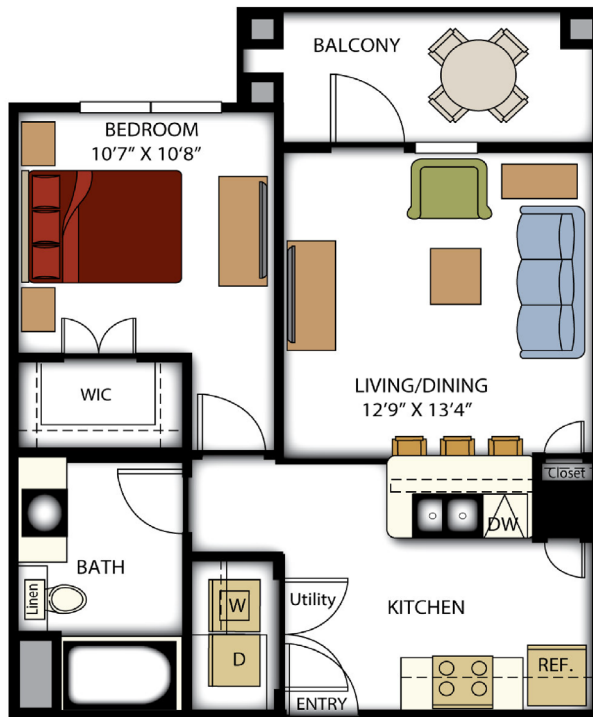

A2

1 BED / 1 BATH

638-643

SQ. FT.

17715 Overlook Loop | San Antonio, TX 78259

trunorthatbulverde.com

Floor plans are artist's rendering. All dimensions are approximate. Actual product and specifications may vary in dimension or detail. Not all features are available in every apartment. Prices and availability are subject to change. Please see a representative for details.