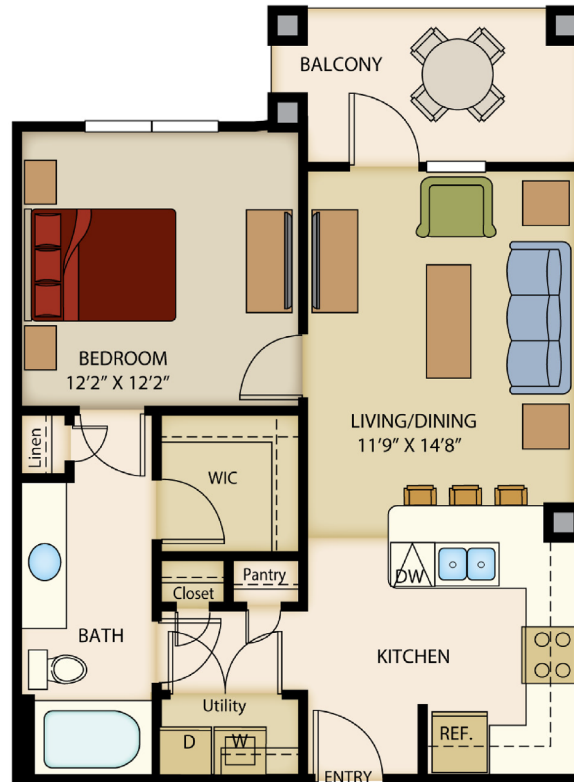

A3

1 BED / 1 BATH

709

SQ. FT.

17715 Overlook Loop | San Antonio, TX 78259

trunorthatbulverde.com

Floor plans are artist's rendering. All dimensions are approximate. Actual product and specifications may vary in dimension or detail. Not all features are available in every apartment. Prices and availability are subject to change. Please see a representative for details.