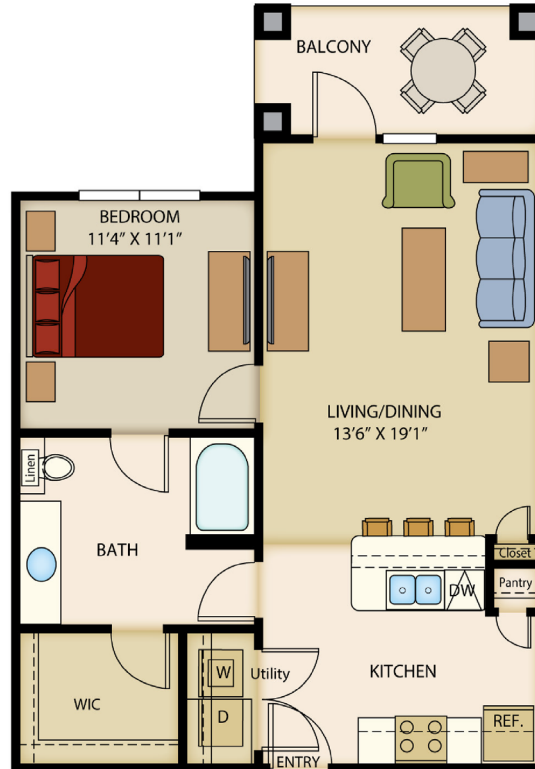

# A4

1 BED / 1 BATH

# 771-776

SQ. FT.

17715 Overlook Loop | San Antonio, TX 78259

[trunorthatbulverde.com](http://trunorthatbulverde.com)

*Floor plans are artist's rendering. All dimensions are approximate. Actual product and specifications may vary in dimension or detail. Not all features are available in every apartment. Prices and availability are subject to change. Please see a representative for details.*