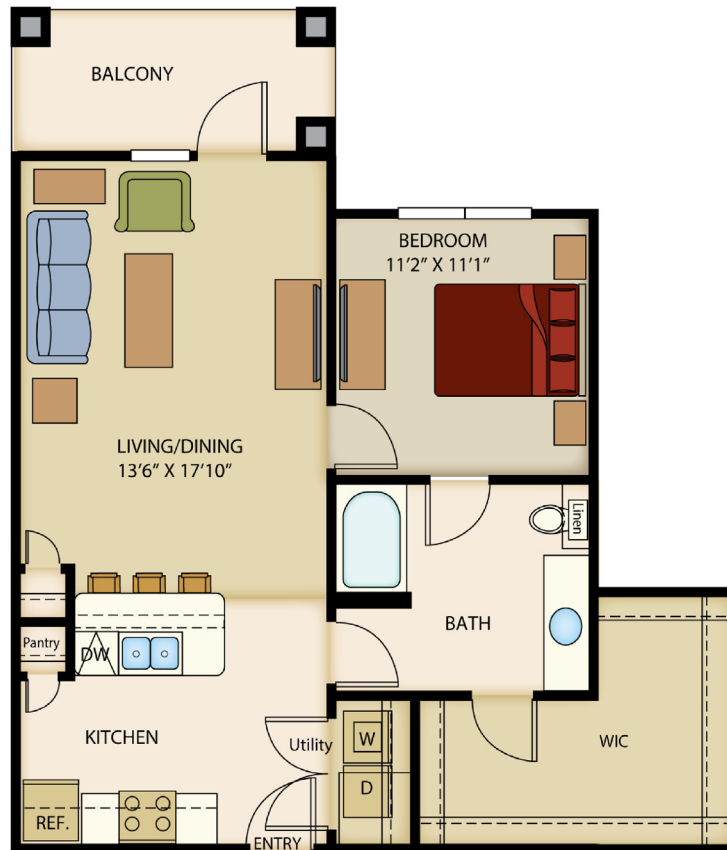

A5a

1 BED / 1 BATH

839

SQ. FT.

17715 Overlook Loop | San Antonio, TX 78259

trunorthatbulverde.com

Floor plans are artist's rendering. All dimensions are approximate. Actual product and specifications may vary in dimension or detail. Not all features are available in every apartment. Prices and availability are subject to change. Please see a representative for details.