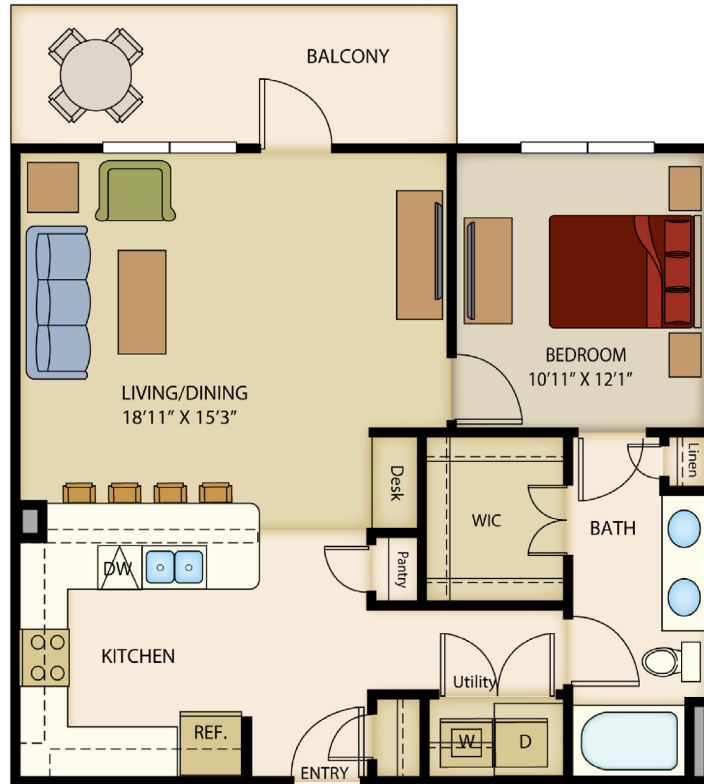

# A8

1 BED / 1 BATH

# 867

SQ. FT.

17715 Overlook Loop | San Antonio, TX 78259

[trunorthatbulverde.com](http://trunorthatbulverde.com)

*Floor plans are artist's rendering. All dimensions are approximate. Actual product and specifications may vary in dimension or detail. Not all features are available in every apartment. Prices and availability are subject to change. Please see a representative for details.*