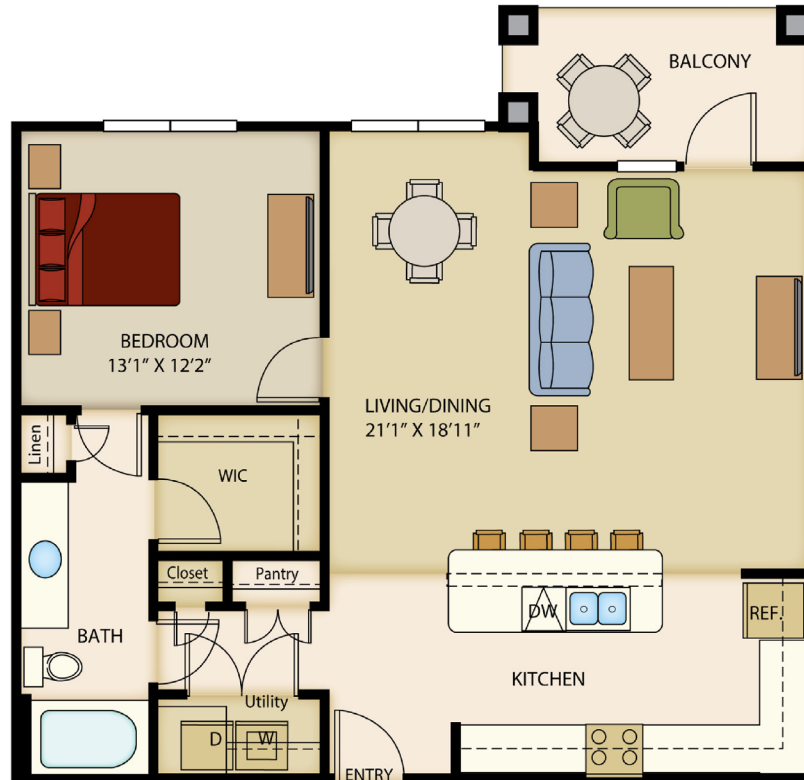

A9

1 BED / 1 BATH

1013

SQ. FT.

17715 Overlook Loop | San Antonio, TX 78259

trunorthatbulverde.com

Floor plans are artist's rendering. All dimensions are approximate. Actual product and specifications may vary in dimension or detail. Not all features are available in every apartment. Prices and availability are subject to change. Please see a representative for details.