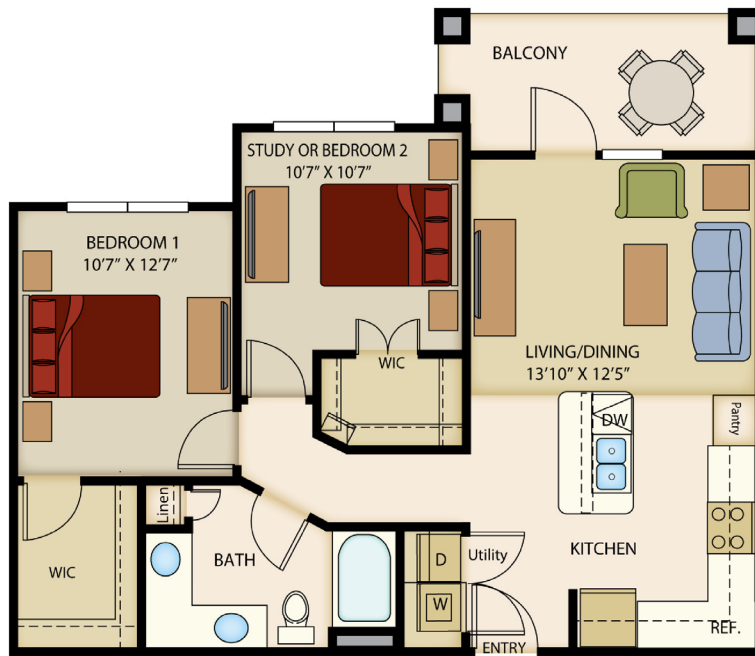

# B1

2 BED / 1 BATH

# 880-954

SQ. FT.

17715 Overlook Loop | San Antonio, TX 78259

[trunorthatbulverde.com](http://trunorthatbulverde.com)

*Floor plans are artist's rendering. All dimensions are approximate. Actual product and specifications may vary in dimension or detail. Not all features are available in every apartment. Prices and availability are subject to change. Please see a representative for details.*