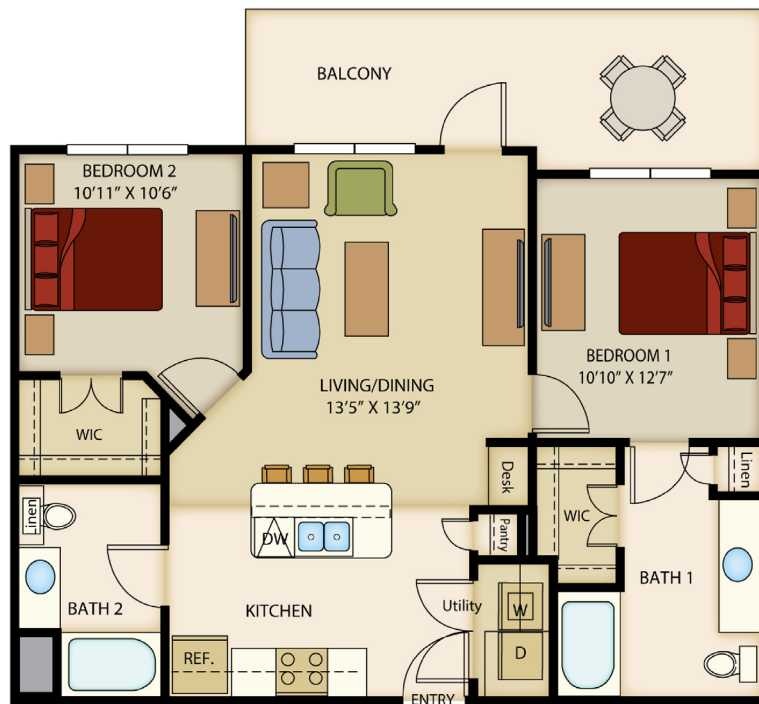

# B2

2 BED / 2 BATH

# 982-1062

SQ. FT.

17715 Overlook Loop | San Antonio, TX 78259

[trunorthatbulverde.com](http://trunorthatbulverde.com)

*Floor plans are artist's rendering. All dimensions are approximate. Actual product and specifications may vary in dimension or detail. Not all features are available in every apartment. Prices and availability are subject to change. Please see a representative for details.*