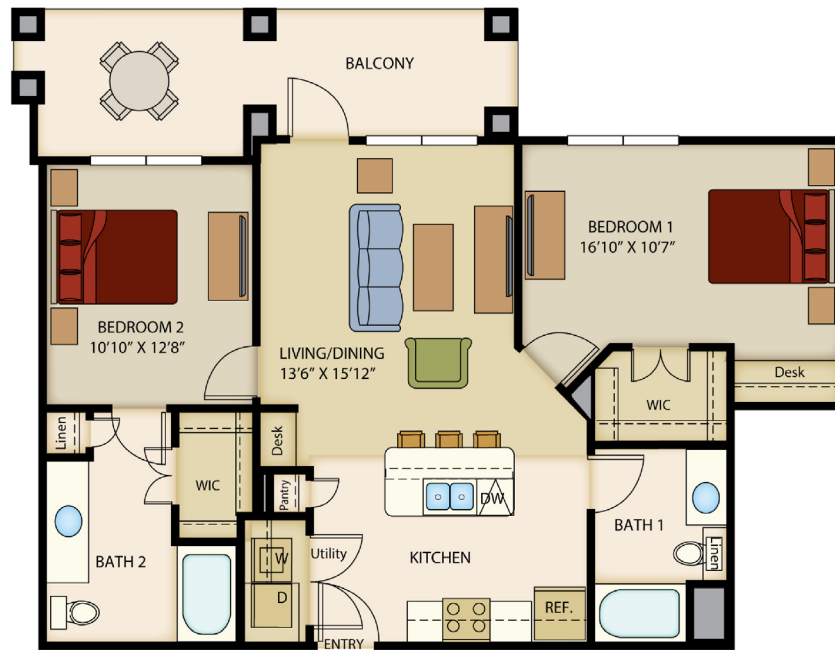

B3

2 BED / 2 BATH

1068

SQ. FT.

17715 Overlook Loop | San Antonio, TX 78259

trunorthatbulverde.com

Floor plans are artist's rendering. All dimensions are approximate. Actual product and specifications may vary in dimension or detail. Not all features are available in every apartment. Prices and availability are subject to change. Please see a representative for details.