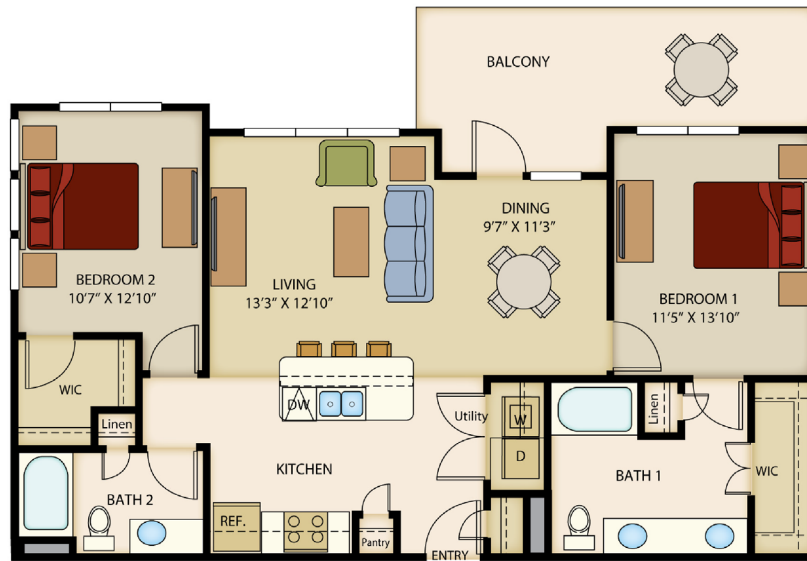

# B4

2 BED / 2 BATH

# 1149

SQ. FT.

17715 Overlook Loop | San Antonio, TX 78259

[trunorthatbulverde.com](http://trunorthatbulverde.com)

*Floor plans are artist's rendering. All dimensions are approximate. Actual product and specifications may vary in dimension or detail. Not all features are available in every apartment. Prices and availability are subject to change. Please see a representative for details.*