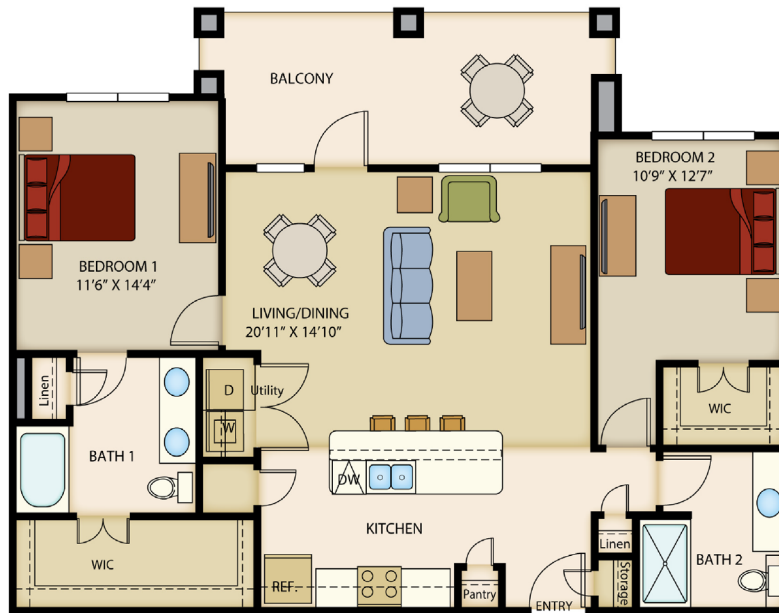

# B5

2 BED / 2 BATH

# 1229

SQ. FT.

17715 Overlook Loop | San Antonio, TX 78259

[trunorthatbulverde.com](http://trunorthatbulverde.com)

*Floor plans are artist's rendering. All dimensions are approximate. Actual product and specifications may vary in dimension or detail. Not all features are available in every apartment. Prices and availability are subject to change. Please see a representative for details.*