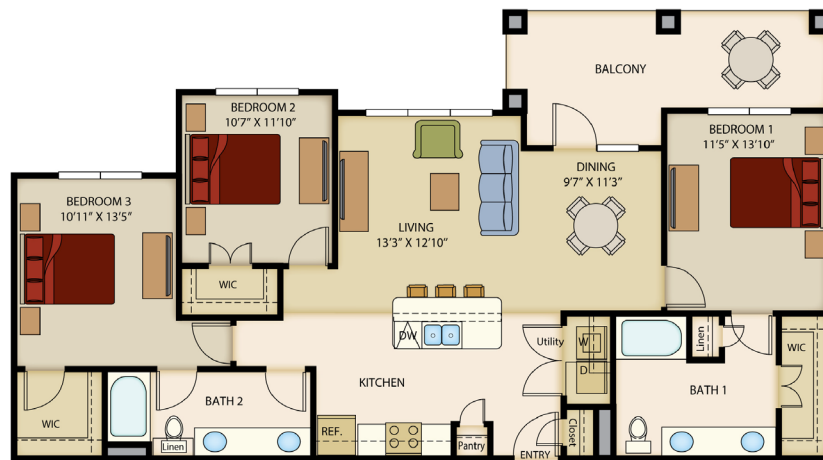

C1

3 BED / 2 BATH

1380-1430

SQ. FT.

17715 Overlook Loop | San Antonio, TX 78259

trunorthatbulverde.com

Floor plans are artist's rendering. All dimensions are approximate. Actual product and specifications may vary in dimension or detail. Not all features are available in every apartment. Prices and availability are subject to change. Please see a representative for details.